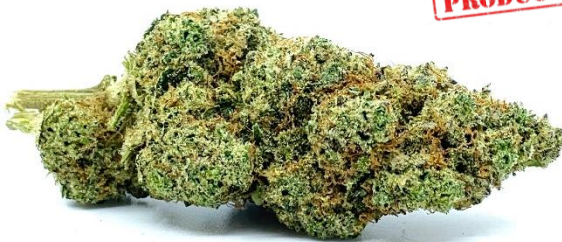

¹THC extraction already included in the price.² The CBD value correlates with the THC value.

Variety	Lemon Pop
Annex	Indoor
THC	<0.200%
² CBD	7.234%
¹1kg	from EUR 1769.- / CHF 1699.-
¹5kg	from EUR 1664.- / CHF 1599.-
¹10kg	from EUR 1559.- / CHF 1499.-
YouTube	Sativa 55% / Indica 45%

**NEW
PRODUCT**