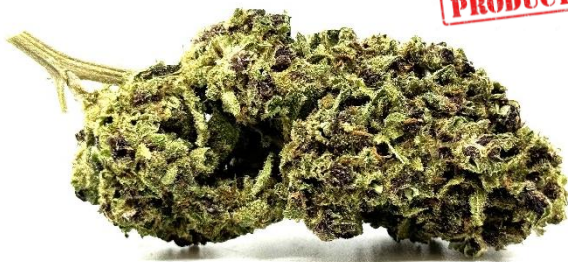

DISTRIBUTION STECKLINGSFARM.ch

TOGETHER AHEAD

Weekly CBD - Flowers Update

Tunnel CBD - Flowers <0.2% THC

Contact: +41 77 400 06 89 / distribution@stecklings-farm.ch

[/ to the Table of Contents](#) [I go direct!](#)

**NEW
PRODUCT**

¹THC extraction already included in the price.² The CBD value correlates with the THC value.

Variety	Limonchello
Annex	Tunnel
THC	<0.200%
²CBD	5.562%
¹1kg	from EUR 799.- / CHF 769.-
¹5kg	from EUR 699.- / CHF 669.-
¹20kg	from EUR 594.- / CHF 569.-
YouTube	
Sativa 45% / Indica 55%	

**NEW
PRODUCT**

¹THC extraction already included in the price.² The CBD value correlates with the THC value.

Variety	Purple x Strawberry
Annex	Tunnel
THC	<0.200%
²CBD	6.345%
¹1kg	from EUR 799.- / CHF 769.-
¹5kg	from EUR 699.- / CHF 669.-
¹20kg	from EUR 594.- / CHF 569.-
YouTube	
Sativa 60% / Indica 40%	

**NEW
PRODUCT**

¹THC extraction already included in the price.² The CBD value correlates with the THC value.

Variety	Purple x Cannatonic
Annex	Tunnel
THC	<0.200%
²CBD	5.234%
¹1kg	from EUR 1039.- / CHF 999.-
¹5kg	from EUR 934.- / CHF 899.-
¹20kg	from EUR 829.- / CHF 799.-
YouTube	
Sativa 40% / Indica 60%	

2024, Copyright Stecklingsfarm.ch GmbH

All rights reserved.

Age restriction: >18 years

[StecklingsfarmDISTRIBUTION General Catalogue](#)

Short quantities up to 999g/Variety = CHF 2.-/EUR 2.10/g

All prices are quoted as prices per kilogram from
of an excess quantity, excluding transport and VAT.

Any analysis is at the expense of the buyer.

Subject to change without notice:

Distribution:
Stecklingsfarm.ch GmbH
Frauenfelderstrasse 100
9548 Matzingen
Switzerland

Instagram

Website

UID: CHE 361.178.806