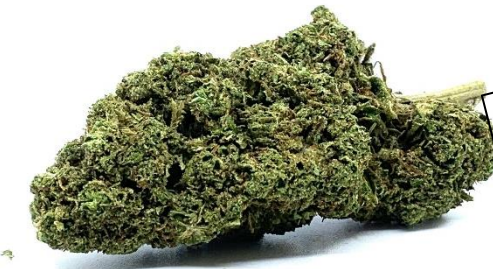

¹THC extraction already included in the price.² The CBD value correlates with the THC value.

Variety	Amnesia
Annex	Tunnel
THC	<0.200%
² CBD	6.325%
¹1kg	from EUR 904.- / CHF 869.-
¹5kg	from EUR 799.- / CHF 769.-
¹20kg	from EUR 694.- / CHF 669.-
YouTube	
Sativa 40% / Indica 60%	

Sold out!

2024, Copyright Stecklingsfarm.ch GmbH
All rights reserved.

Age restriction: >18 years
[StecklingsfarmDISTRIBUTION General Catalogue](#)

Short quantities up to 999g/Variety = CHF 2.-/EUR 2.10/g
All prices are quoted as prices per kilogram from
of an excess quantity, excluding transport and VAT.
Any analysis is at the expense of the buyer.

Subject to change without notice:
Distribution:

Stecklingsfarm.ch GmbH
Frauenfelderstrasse 100
9548 Matzingen
Switzerland

UID: CHE 361.178.806

Instagram

Website