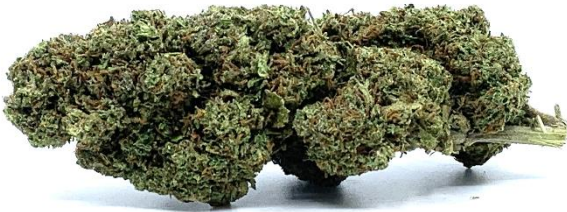

¹THC extraction already included in the price.² The CBD value correlates with the THC value.

Variety	Original Strawberry
Annex	Tunnel
THC	<0.200%
² CBD	4.877%
¹1kg	from EUR 799.- / CHF 769.-
¹5kg	from EUR 694.- / CHF 669.-
¹20kg	from EUR 594.- / CHF 569.-
YouTube	
Sativa 50% / Indica 50%