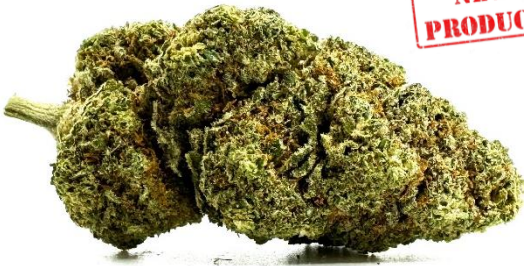

¹THC extraction already included in the price.² The CBD value correlates with the THC value.

Variety	Maui Waui
Annex	Indoor
THC	<0.200%
² CBD	9.546%
¹1kg	from EUR 2079.- / CHF 1999.-
¹5kg	from EUR 1974.- / CHF 1899.-
¹10kg	from EUR 1869.- / CHF 1799.-
YouTube	Sativa 50% / Indica 50%

**NEW
PRODUCT**