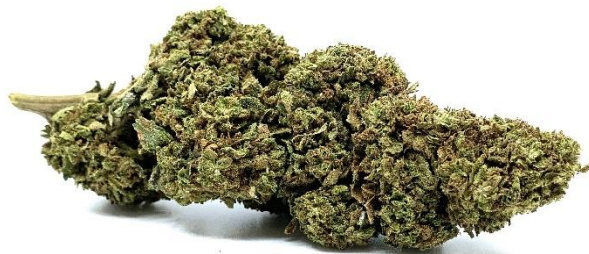

¹THC extraction already included in the price.² The CBD value correlates with the THC value.

Variety	Blueberry Muffin
Annex	Greenhouse
THC	<0.200%
² CBD	4.000%
¹1kg	from EUR 729.- / CHF 699.-
¹5kg	from EUR 624.- / CHF 599.-
¹10kg	from EUR 519.- / CHF 499.-

YouTube Sativa 55% / Indica 45%

2024, Copyright Stecklingsfarm.ch GmbH

All rights reserved.

Age restriction: >18 years

[StecklingsfarmDISTRIBUTION General Catalogue](#)

Short quantities up to 999g/Variety = CHF 2.-/EUR 2.10/g

All prices are quoted as prices per kilogram from
of an excess quantity, excluding transport and VAT.

Any analysis is at the expense of the buyer.

Subject to change without notice:

Distribution:
Stecklingsfarm.ch GmbH
Frauenfelderstrasse 100
9548 Matzingen
Switzerland

UID: CHE 361.178.806