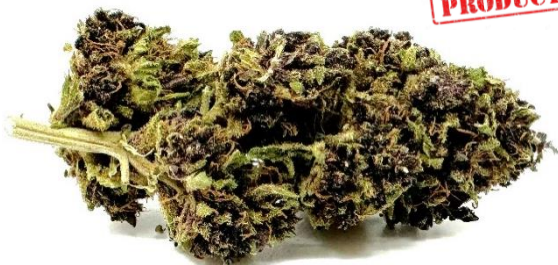

¹THC extraction already included in the price.² The CBD value correlates with the THC value.

Variety	Purple x Strawberry
Annex	Tunnel
THC	<0.200%
²CBD	6.345%
¹1kg	from EUR 799.- / CHF 769.-
¹5kg	from EUR 699.- / CHF 669.-
¹20kg	from EUR 594.- / CHF 569.-
YouTube	
Sativa 60% / Indica 40%	

**NEW
PRODUCT**