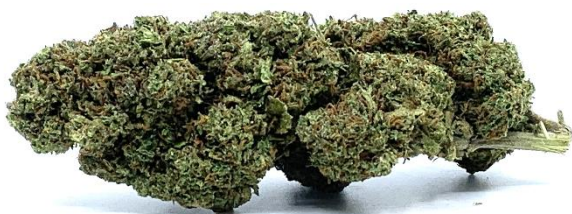

¹L'extraction du THC est incluse dans le prix. ²Le taux de CBD est en corrélation avec le taux de THC.

Variété	Originale Fragolina
Annexe	Tunnel
THC	<0.200%
² CBD	4.877%
¹1kg	de EUR 799.- / CHF 769.-
¹5kg	de EUR 694.- / CHF 669.-
¹20kg	de EUR 594.- / CHF 569.-

YouTube Sativa 50% / Indica 50%